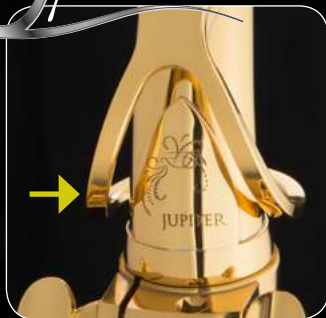

A specially developed temperature treatment and the engraved resonance guard provide the hydraulically drawn Sona-Pure Neck—and indeed the entire instrument—with a uniquely big sound.