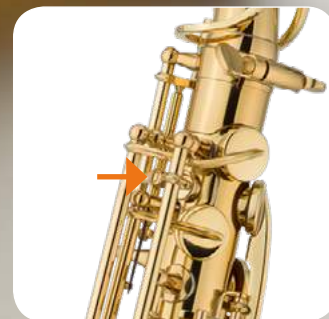

### JAS700Q

- Neck: Gold-lacquered brass
- Body: Gold-lacquered brass
- Mechanism: Gold-lacquered brass

JUPITER

[www.jupiter.info](http://www.jupiter.info)

The adjustable palm keys can be tailored to the size of the player's hands, providing maximum comfort.