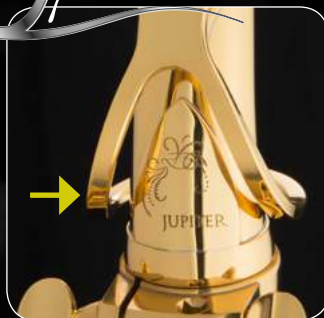

#### SPECIFICATIONS

- 1100 Performance Series
- Eb baritone saxophone
- Sona-Pure Neck: Gold-lacquered brass with protection ring
- Body: Gold-lacquered brass
- Mechanism: Gold-lacquered brass
- High F# key
- Low A key
- C#/Bb tilter for the left hand
- Adjustable metal thumb rest
- Adjustable palm keys
- Adjustable keys: low C#, G#, B and front F
- PISONI pads with metal resonators
- Adjustable octave mechanism (seesaw)
- Phosphor-bronze flat springs
- Beautiful engraving on the bell
- Detachable floor peg
- Mouthpiece with ligature and cap, JUPITER JPKC73B
- Deluxe case with casters, Accessories

#### JBS1100SG

- Sona-Pure Neck: Silver-plated brass
- Body: Silver-plated brass
- Mechanism: Gold-lacquered brass

JUPITER

www.jupiter.info

The adjustable palm keys can be tailored to the size of the player's hands, providing maximum comfort. (Pictured: alto saxophone)

*Sona Pure*

A specially developed temperature treatment and the engraved resonance guard provide the hydraulically drawn Sona-Pure Neck—and indeed the entire instrument—with a uniquely big sound. (Pictured: alto saxophone)