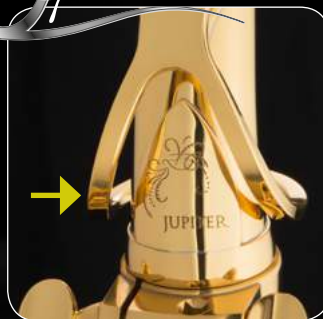

A specially developed temperature treatment and the engraved resonance guard provide the hydraulically drawn Sona-Pure Neck—and indeed the entire instrument—with a uniquely big sound. (Pictured: alto saxophone)