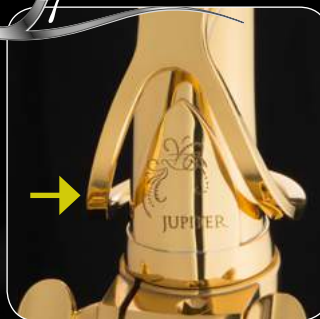

#### ! more models

JTS1100SQ: Like JTS1100Q, but silver-plated finish

JTS1100SGQ: Like JTS1100SQ, but gold-lacquered mechanism

JUPITER

www.jupiter.info

## Sona Pure

The adjustable palm keys can be tailored to the size of the player's hands, providing maximum comfort. (Pictured: alto saxophone)

A specially developed temperature treatment and the engraved resonance guard provide the hydraulically drawn Sona-Pure Neck—and indeed the entire instrument—with a uniquely big sound. (Pictured: alto saxophone)

The adjustment screw for the body-octave key facilitates reliable middle A-tuning. (Pictured: alto saxophone)

The adjustable octave mechanism allows you to fine-tune the octave response, while avoiding slack and affording effortless transitions from the high to the low registers. (Pictured: alto saxophone)